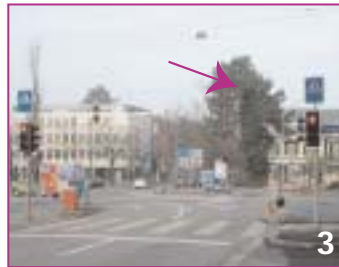

# Arrival at Bern

Detailed description for drivers

Print off or zoom in if you wish to see the map in full detail.

**Highway A6, Bern-Ostring Exit**  
Follow the signs for «Zentrum».

**Burgernziel**  
Straight on at the roundabout towards «P Zentrum Süd».

**Thunplatz**  
Follow the sign for «P Casino», bear right along Jungfraustrasse.

**Helvetiaplatz**  
Right at Helvetiaplatz over the Kirchenfeldbrücke, towards «P Casino».

**Casinoplatz**  
Follow the sign on the left towards «Hotels Sektor Bundeshaus».

**Bundesplatz**  
Straight on at the Bundesplatz on to Schaulplatzgasse. The hotel reception area is on the right hand side. We will be happy to take your luggage from you here and explain the various parking options.