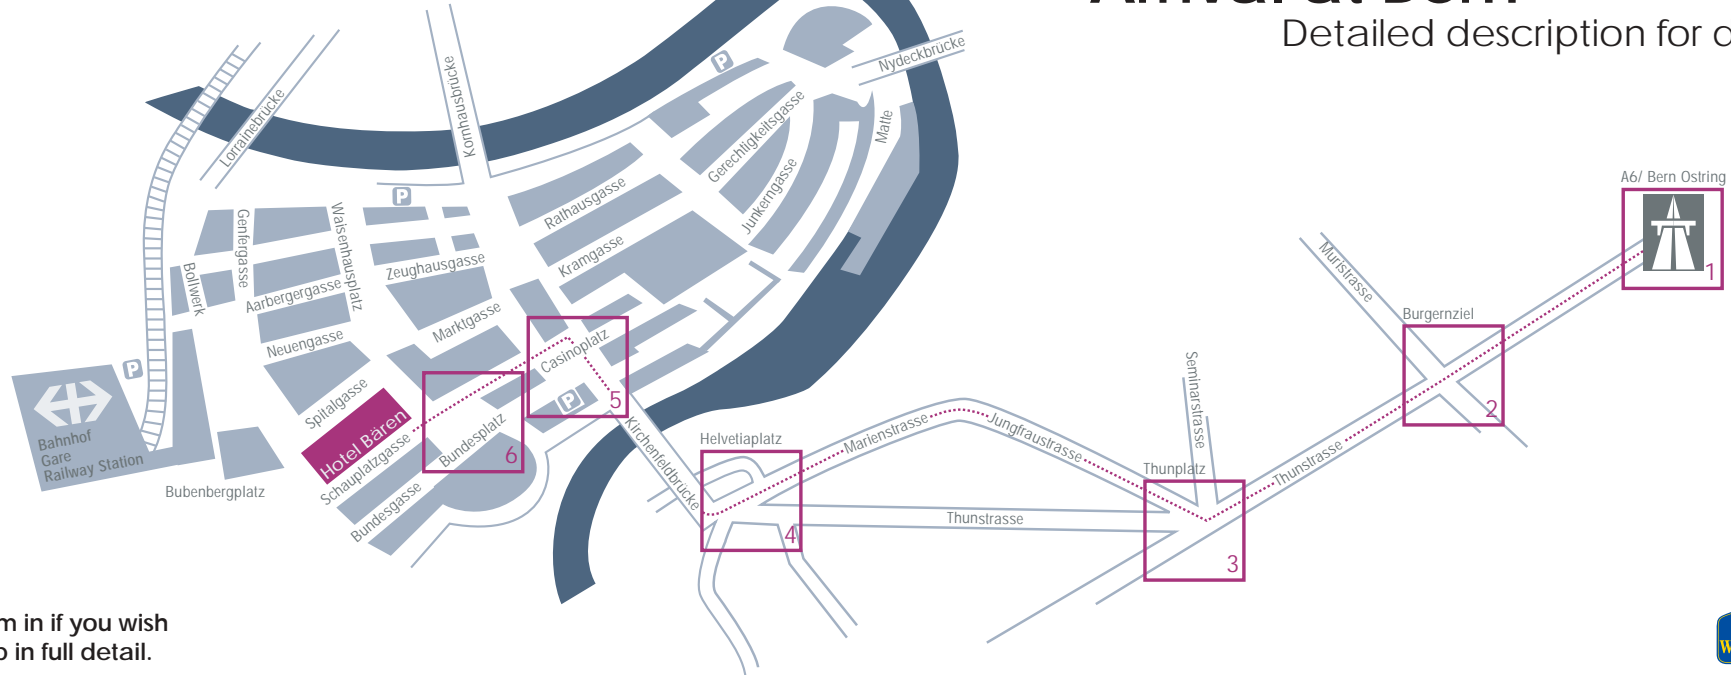

Hotel Bären

# Arrival at Bern

Detailed description for drivers

Print off or zoom in if you wish to see the map in full detail.

**Highway A6, Bern-Ostring Exit**  
Follow the signs for «Zentrum».

**Burgernziel**  
Straight on at the roundabout towards «P Zentrum Süd».

**Thunplatz**  
Follow the sign for «P Casino», bear right along Jungfraustrasse.

**Helvetiaplatz**  
Right at Helvetiaplatz over the Kirchenfeldbrücke, towards «P Casino».

**Casinoplatz**  
Follow the sign on the left towards «Hotels Sektor Bundeshaus».

**Bundesplatz**  
Straight on at the Bundesplatz on to Schaulplatzgasse. The hotel reception area is on the right hand side. We will be happy to take your luggage from you here and explain the various parking options.