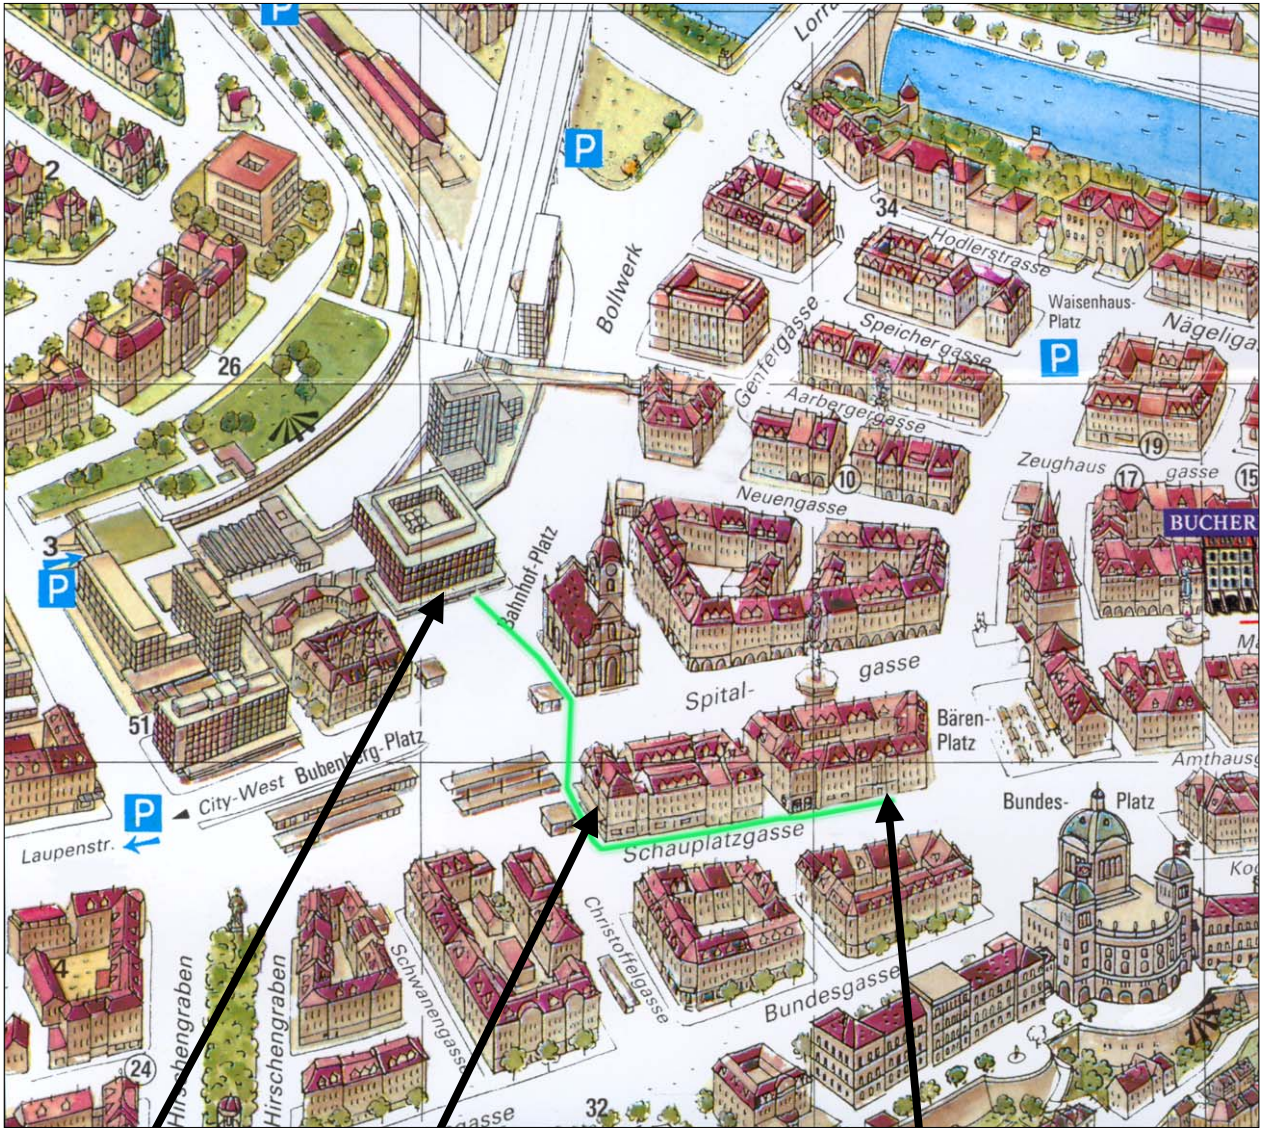

Walking from the Main Railway Station Bern to the Best Western Hotel Bären

Main Station

Department Store Loeb

Best Western Hotel Bären
Schauplatzgasse 4
3011 Bern
Tel. 0041 31 311 33 67